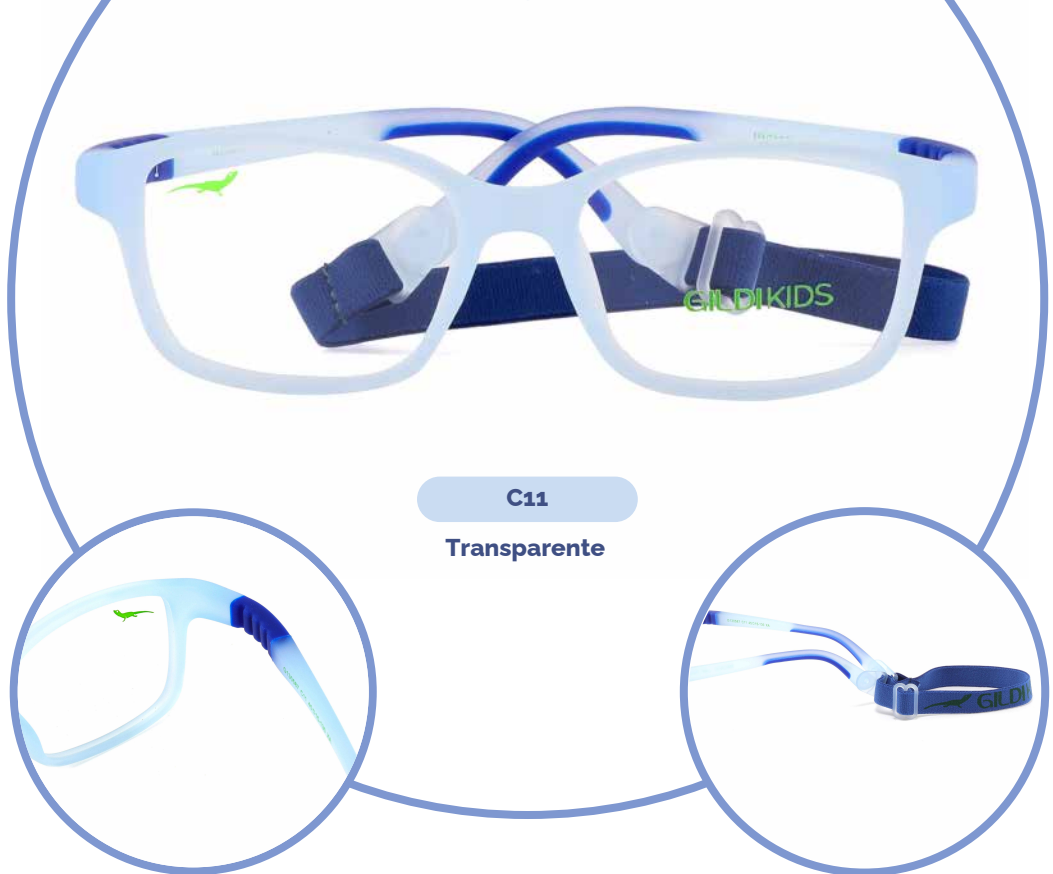

A stylized, abstract graphic of an animal's head, possibly a dog or wolf, rendered in a gradient of orange, red, and pink. The graphic is positioned behind the main text.

**Kids**  
collection

C11  
Transparente

C3  
Gun

C1 - C7  
Black-Green

C6  
Pink

C14 - C5  
Blue-Red

C16 - C12  
Light Purple-Pink

Código: **G130587**  
Material: Pebax