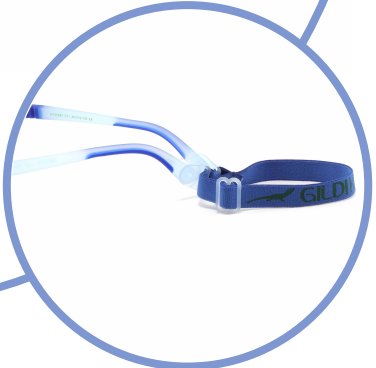

A stylized, abstract graphic of an animal's head, possibly a dog or wolf, rendered in a gradient of orange, red, and pink. The graphic is positioned behind the main text.

**Kids**  
collection

C11  
Transparente

C3  
Gun

C1 - C7  
Black-Green

C6  
Pink

C14 - C5  
Blue-Red

C16 - C12  
Light Purple-Pink

Código: **G130587**  
Material: Pebax