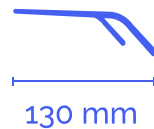

**C7**  
Green

**C14 - C14**  
Blue-Light Blue

**C3**  
Gun

**C1 - C7**  
Black-Green

**C1 - C5**  
Black-Red

**C16 - C12**  
Light Purple-Pink

**Código: G130590**

Material: Pebax