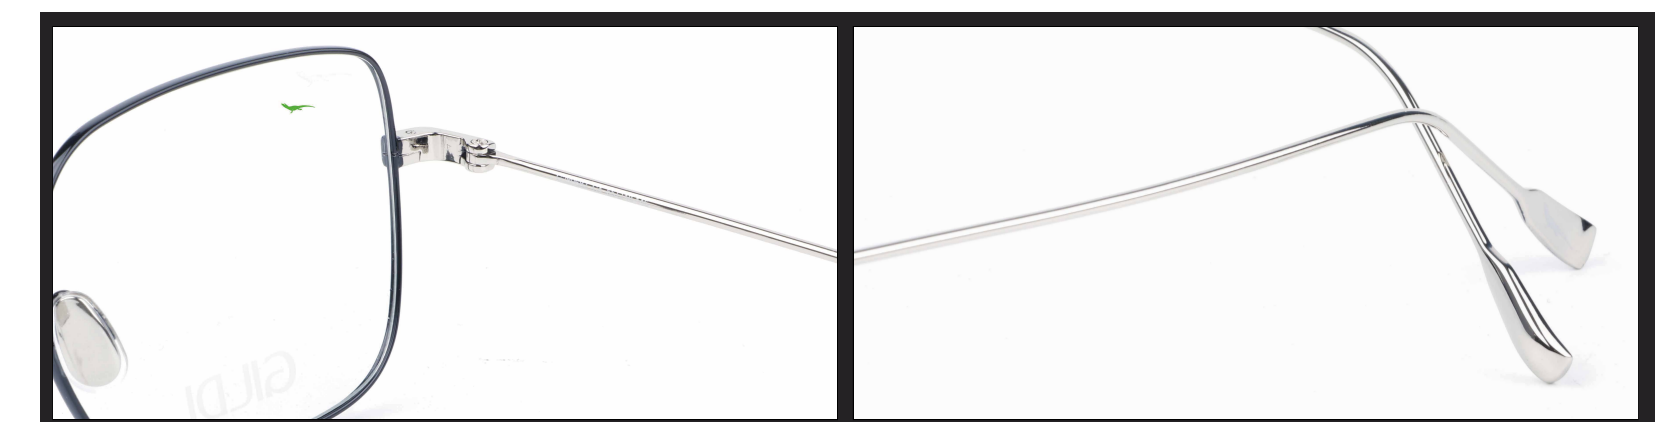

Código: G280687

Material: Titanium - Stainless Steel