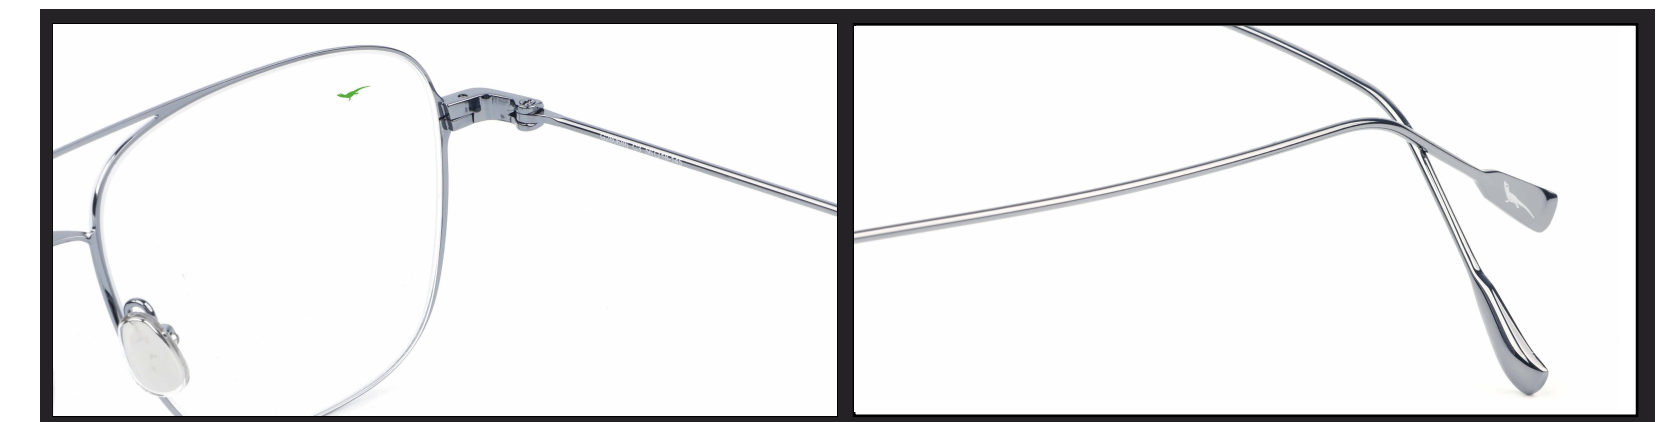

Minerals frames fuse the refinement of acetate with the strength of tempered steel, resulting in elegant, lightweight, and surprisingly durable pieces. Designed for those who seek style with purpose, this collection is a celebration of nature, reinterpreted to accompany you in your daily life with character, comfort, and distinction.

[Discover how the earth inspires design.](#)

Andesita

Código: G280686

Material: Titanium - Stainless Steel

56 mm

18 mm

145 mm

GILDI

Ankaramita

Código: G280687

Material: Titanium - Stainless Steel

GILDI

Basalto

Código: G280688

Material: Titanium - Stainless Steel

52 mm