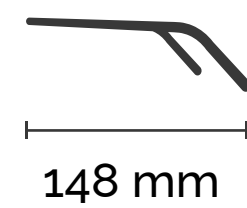

Código: G280691

Material: Stainless Steel Temple