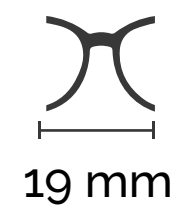

Código: G280691

Material: Stainless Steel Temple