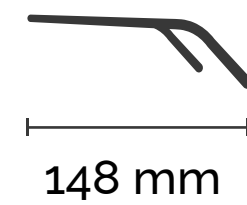

Código: G280690

Material: Stainless Steel Temple