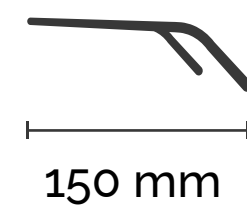

Código: G280692

Material: Stainless Steel Temple