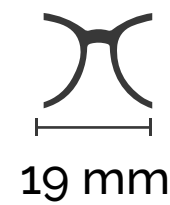

Código: G280690

Material: Stainless Steel Temple