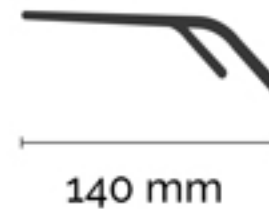

PIAPOCO | GCP2200144
ACETATE

C3 - Gris