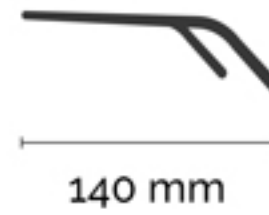

EPERARA | GCP2500133

STAINLES STEEL

by GILDI