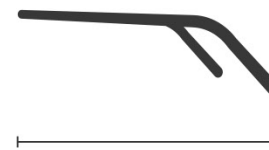

# COREGUAJE | GCP2200124

TR90

54 mm

17mm

145 mm

C11 | C6 - Transparente

C14 - Azul

by GILDI