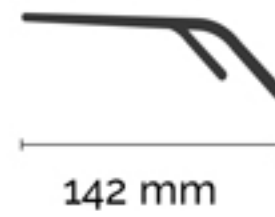

BARA | GCP2900154
ACETATE