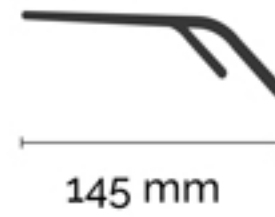

KAYAPÓ | GCP2500137

STAINLESS STEEL

by GILDI