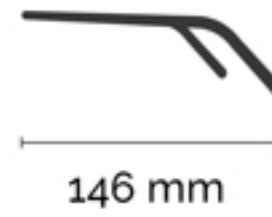

CUIBA | GCP2500127
ACETATE

C3 - Gris

by **GILDI**