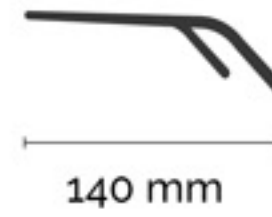

DESANO | GCP2500129
ACETATE

by **GILDI**