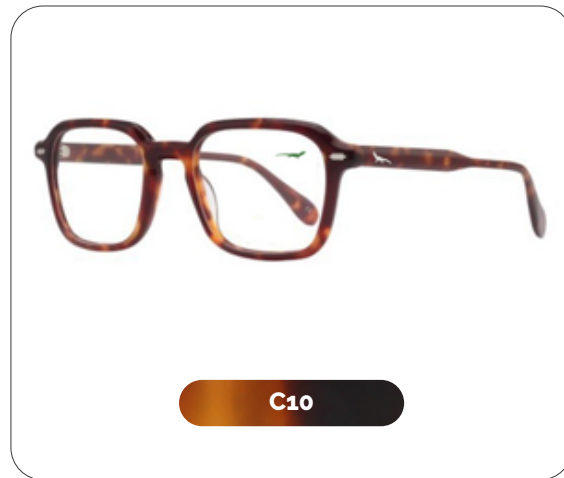

Chuchuhusa

Code: G650657

Material: Eco Acetate

Acérola

Code: G750661

Material: Eco Acetate

Zapote

Code: G750662