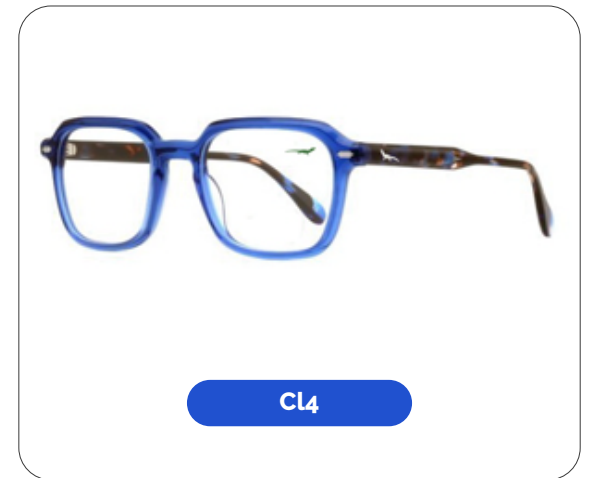

Chuchuhusa

Code: G650657

Material: Eco Acetate

Acérola

Code: G750661

Material: Eco Acetate

Zapote

Code: G750662