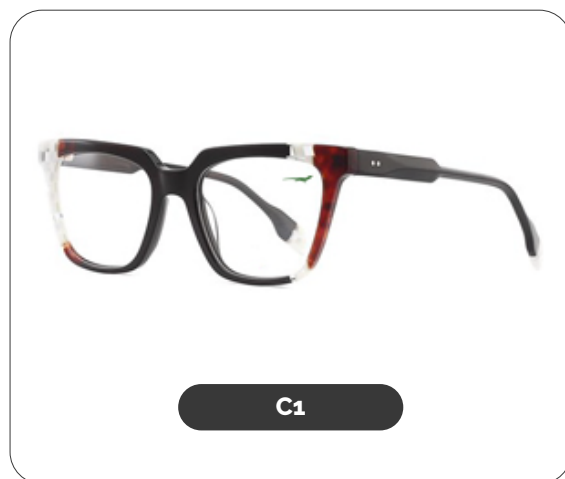

Code: G250648

Material: Eco Acetate

52 mm

18 mm

148 mm

Bixa

Code: G250649

Material: Eco Acetate

51 mm

18 mm

148 mm

SOLD OUT

C1

SOLD OUT

C2

C6