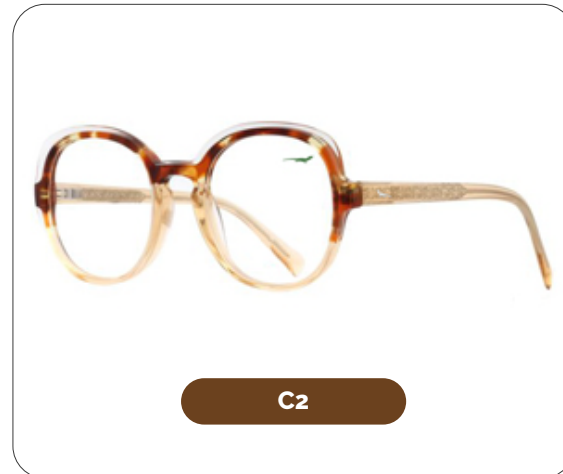

Code: G250652

Material: Eco Acetate