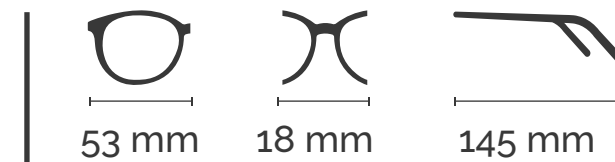

Code: G250648

Material: Eco Acetate

52 mm

18 mm

148 mm

Bixa

Code: G250649

Material: Eco Acetate

51 mm

18 mm

148 mm

SOLD OUT

C1

SOLD OUT

C2

C6