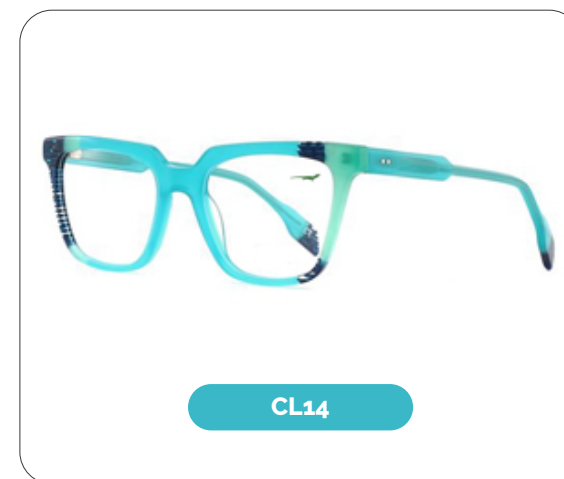

Code: G250648

Material: Eco Acetate

52 mm

18 mm

148 mm

Bixa

Code: G250649

Material: Eco Acetate

51 mm

18 mm

148 mm

SOLD OUT

C1

SOLD OUT

C2

C6