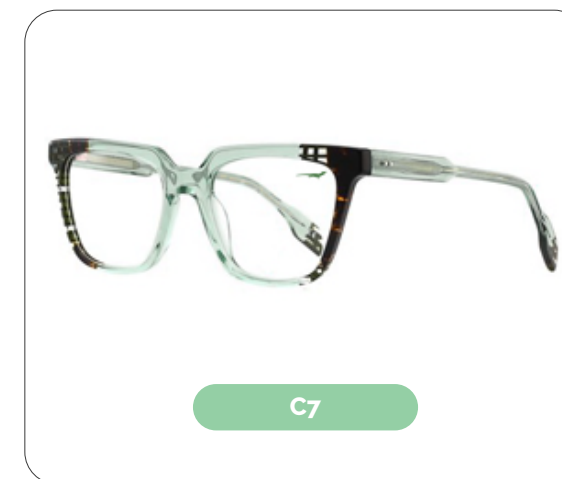

Code: G250648

Material: Eco Acetate

52 mm

18 mm

148 mm

Bixa

Code: G250649

Material: Eco Acetate

51 mm

18 mm

148 mm

SOLD OUT

C1

SOLD OUT

C2

C6