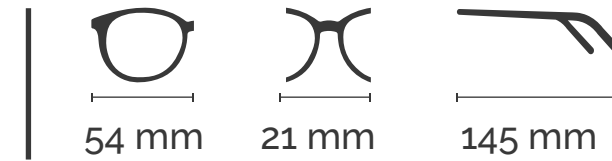

**Sangre de
Drago**

Code: G750664

Material: Eco Acetate

C1