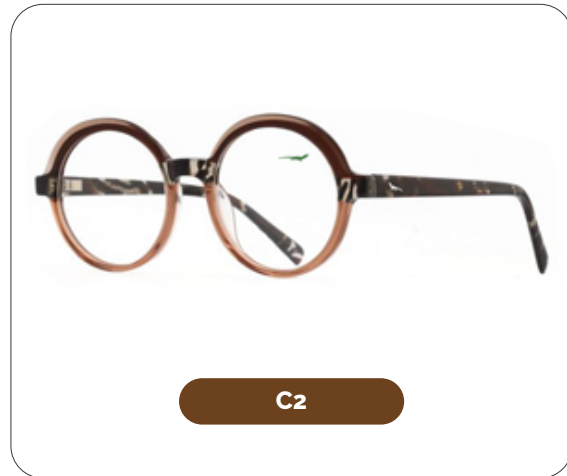

Code: G250648

Material: Eco Acetate

52 mm

18 mm

148 mm

Bixa

Code: G250649

Material: Eco Acetate

51 mm

18 mm

148 mm

SOLD OUT

C1

SOLD OUT

C2

C6

SOLD OUT

C13

GILDI
ECO-ACETATE

Code: G250650

Material: Eco Acetate

Lianas

Code: G250651

Material: Eco Acetate