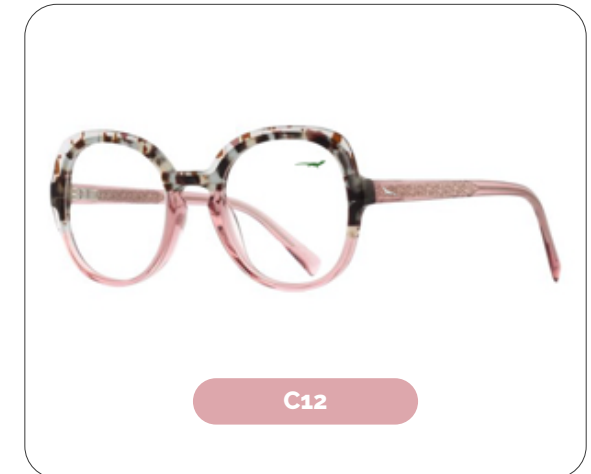

Code: G250652

Material: Eco Acetate