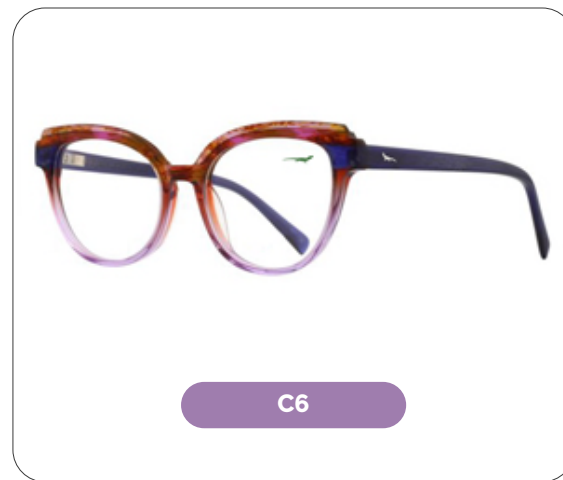

Huacapú

Code: G250654

Material: Eco Acetate

52 mm

18 mm

140 mm

C5

C6