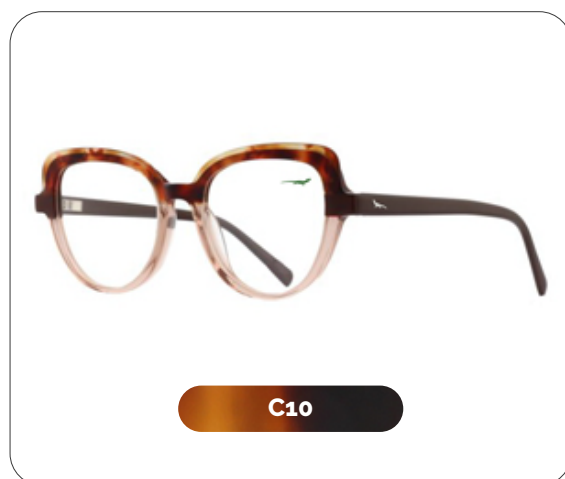

Lianas

Code: G250651

Material: Eco Acetate

52 mm

19 mm

140 mm

C10

C7

C9

C12

GILDI
ECO-ACETATE