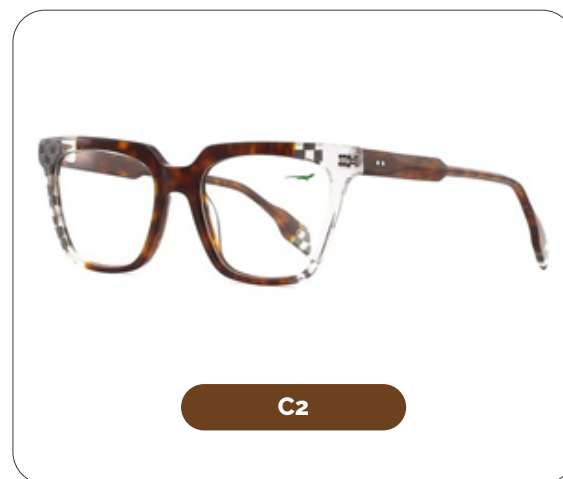

Code: G250648

Material: Eco Acetate

52 mm

18 mm

148 mm

Bixa

Code: G250649

Material: Eco Acetate

51 mm

18 mm

148 mm

SOLD OUT

C1

SOLD OUT

C2

C6