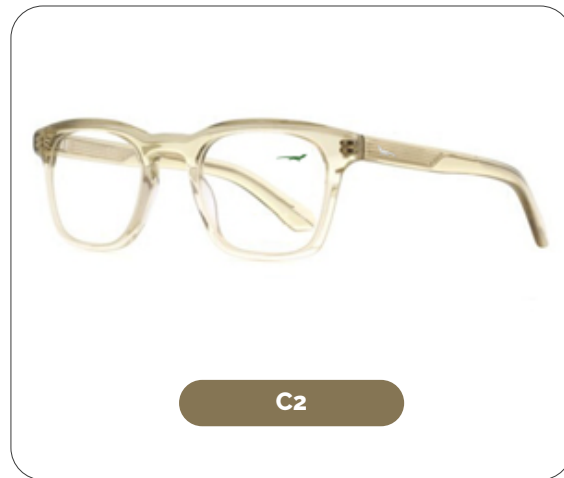

Code: G750662

Material: Eco Acetate