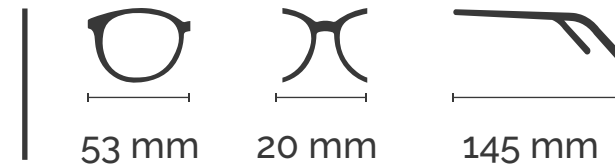

Code: G250646

Material: Eco Acetate