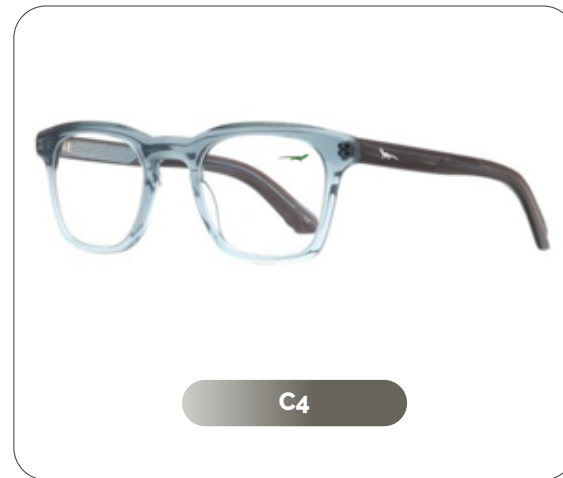

Code: G750662

Material: Eco Acetate