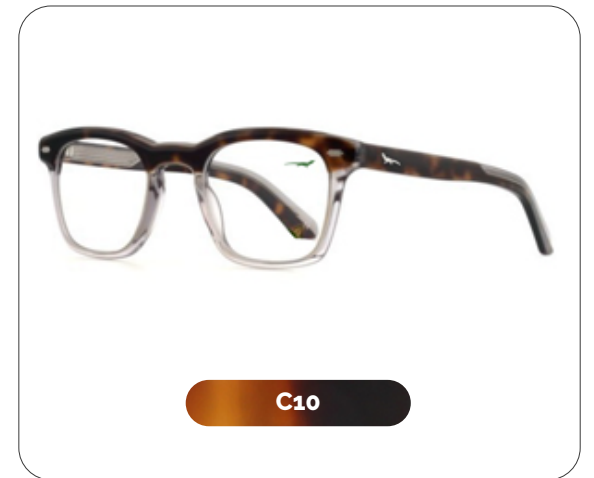

Code: G750662

Material: Eco Acetate