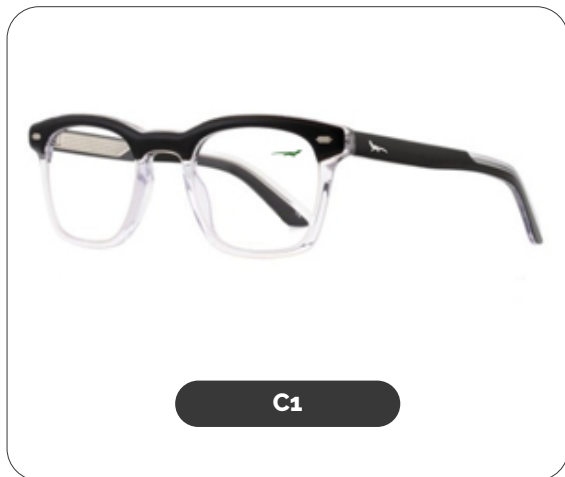

Code: G750662

Material: Eco Acetate