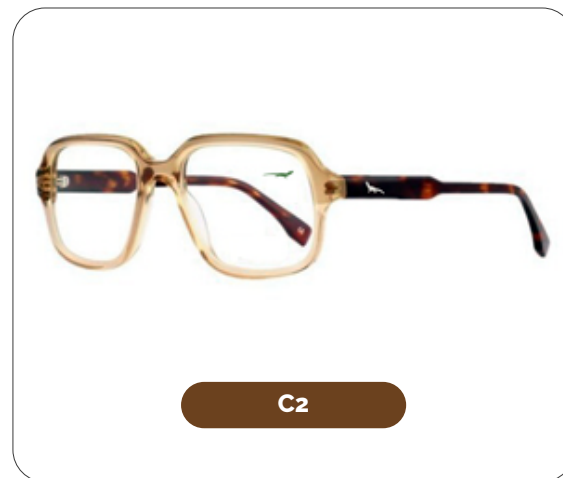

Material: Eco Acetate

GILDI
ECO-ACETATE

Castaño

Code: G750663

Material: Eco Acetate

**Sangre de
Drago**

Code: G750664

Material: Eco Acetate