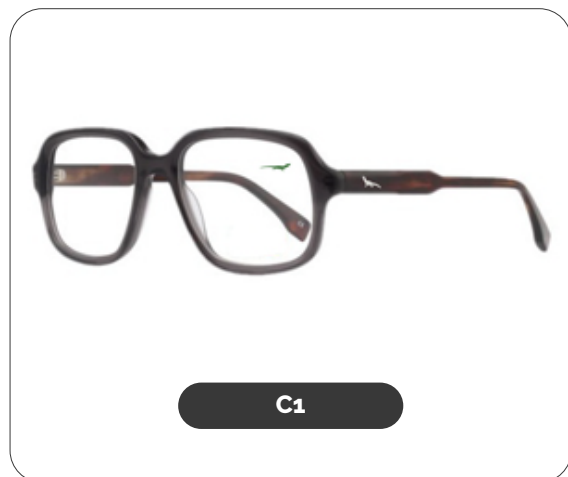

Material: Eco Acetate

GILDI
ECO-ACETATE

Castaño

Code: G750663

Material: Eco Acetate

**Sangre de
Drago**

Code: G750664

Material: Eco Acetate