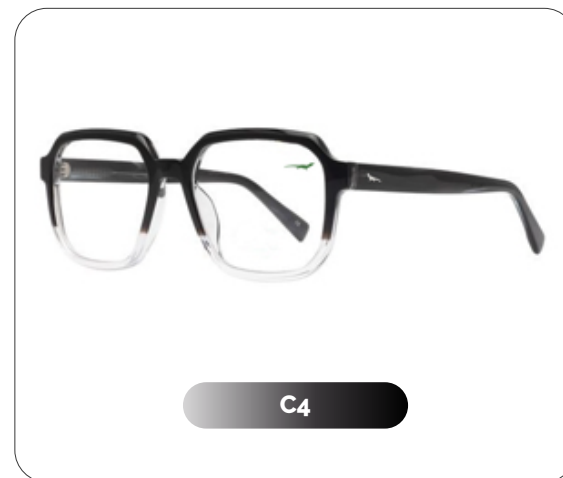

Code: G250648

Material: Eco Acetate

52 mm

18 mm

148 mm

Bixa

Code: G250649

Material: Eco Acetate