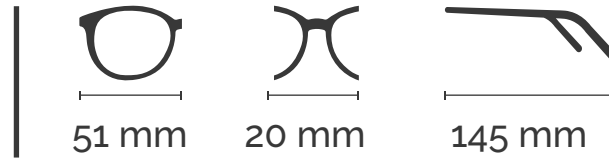

Code: G750661

Material: Eco Acetate