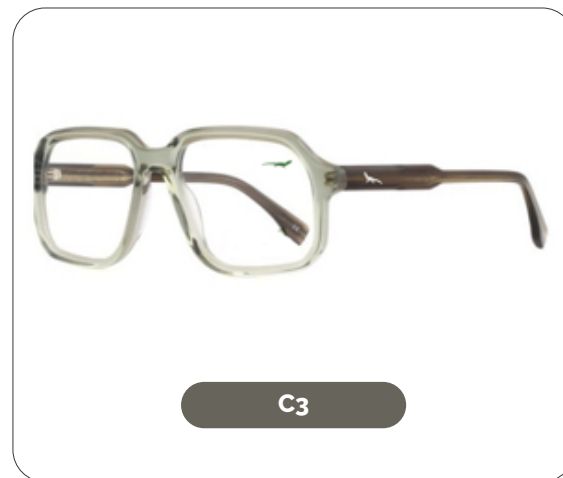

**Sangre de
Drago**

Code: G750664

Material: Eco Acetate

C1

C3

C10

C11