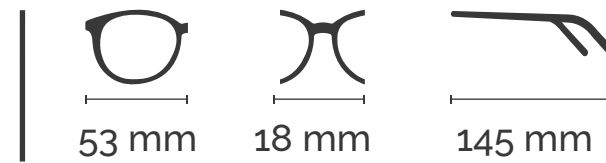

Code: G750663

Material: Eco Acetate