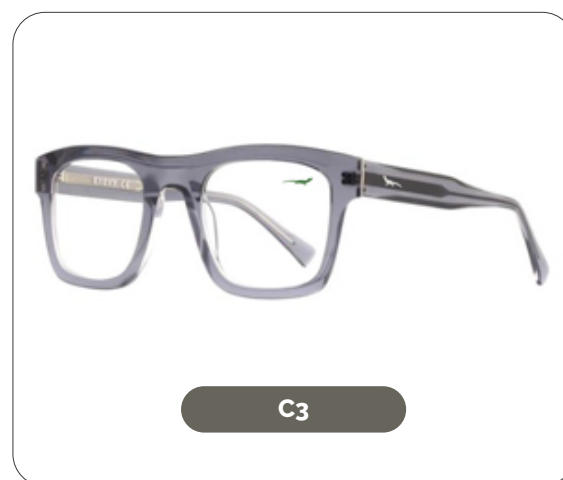

51 mm

23 mm

145 mm

C1

C3

C14

C2

GILDI
ECO-ACETATE