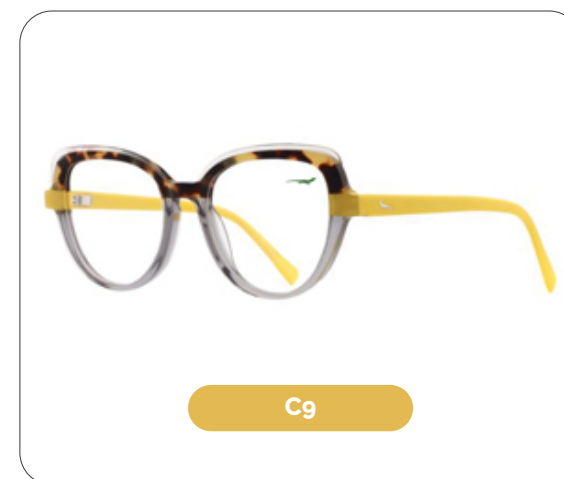

Code: G250648

Material: Eco Acetate

52 mm

18 mm

148 mm

Bixa

Code: G250649

Material: Eco Acetate

52 mm

19 mm

140 mm

C10

C7

C9

C12

GILDI
ECO-ACETATE