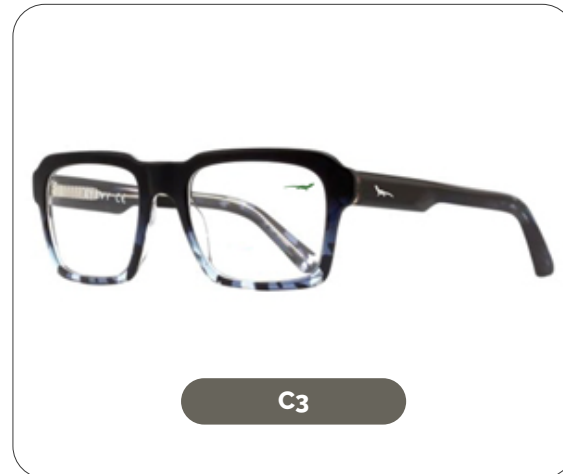

Code: G260655

Material: Eco Acetate

53 mm

21 mm

145 mm

C1

C3

SOLD OUT

C14

Cl14