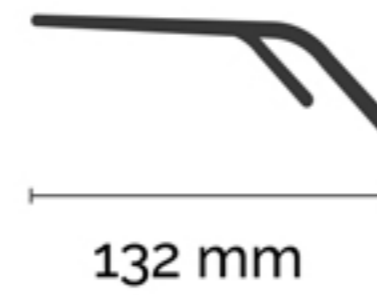

AMORUA | GCP2900148
ACETATE

C1 - Black