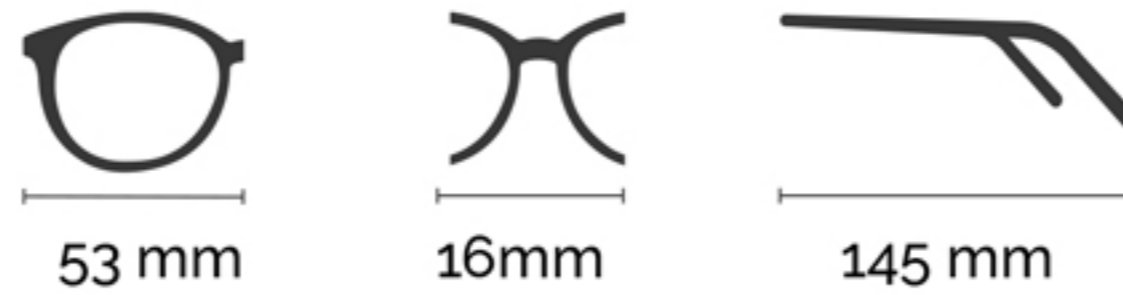

G **COYAIMA | GCP2500125**
ACETATE

C5 - Red