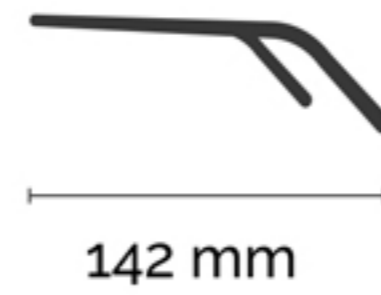

BARA | GCP2900154
ACETATE

C1 - Black