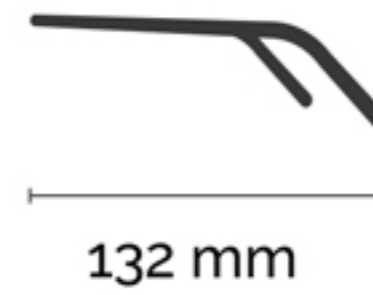

G ARHUACO | GCP2900150
ACETATE

C1 - Black