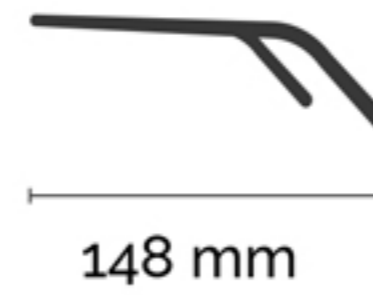

CHIMILA | GCP2200120
TR90

C3 - Gray