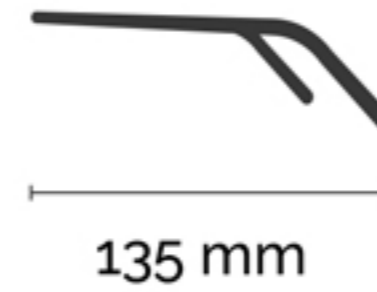

KUAIKER | GCP2900153

ACETATE

C1 - Black