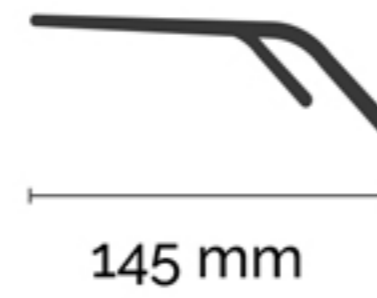

G KARITIANA | GCP2500136
STAINLES STEEL

C1 - Black