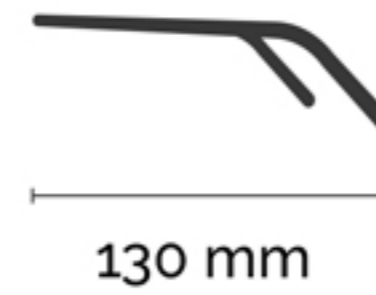

G **ANDOKE | GCP2900149**
ACETATE

C1 - Black