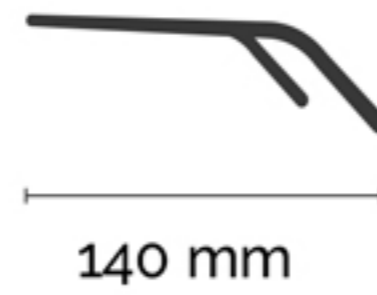

DUJO | GCP2500130
ACETATE

C6 - Purple