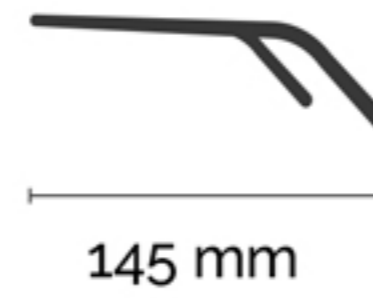

G **CAMENTSA | GCP2200119**
TR90

C1 - Black