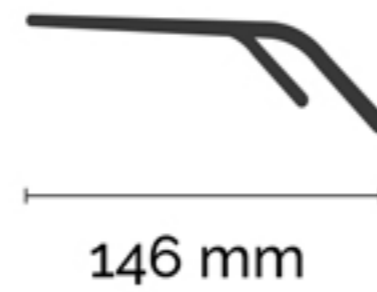

G CUIBA | GCP2500127
ACETATE

C1 - Black