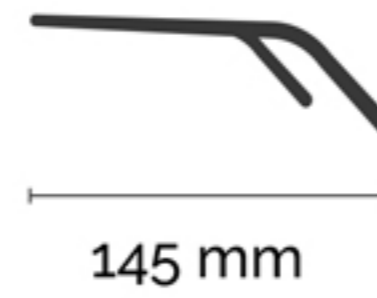

G **CHIRICOA | GCP2200121**
TR90

C1 - Black