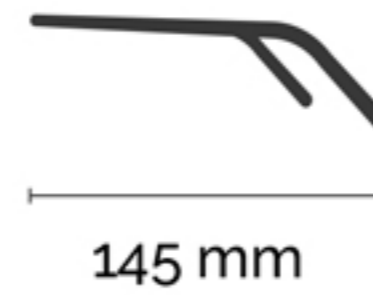

G KATÍO | GCP2500132
ACETATE

C1 - Black