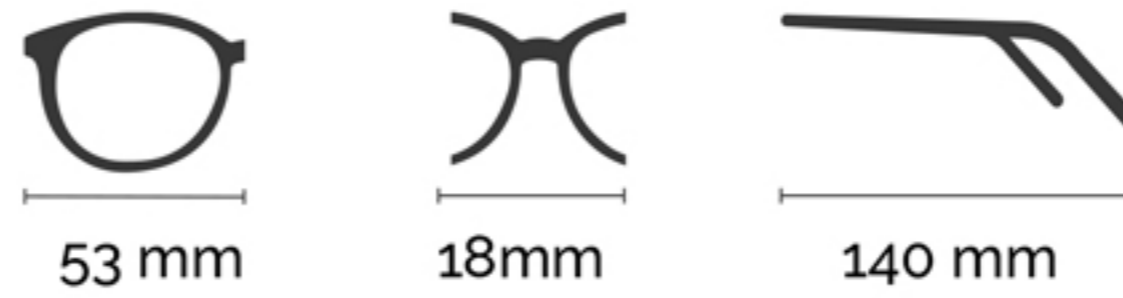

PIAPOCO | GCP2200144
ACETATE

C3 - Gray