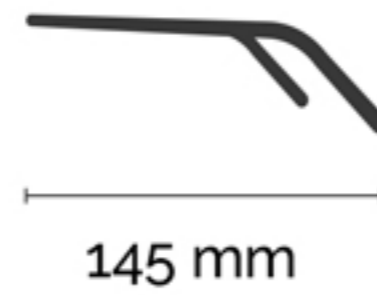

G CURRIPACO | GCP2500128
ACETATE

C1 - Black