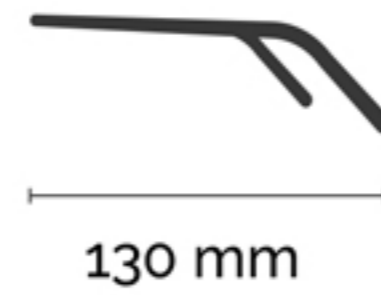

C6 - Purple

by GILDI

**G ARZARIO | GCP2900151**  
ACETATE

47 mm

17mm

130 mm

C1 - Black

C5 - Red